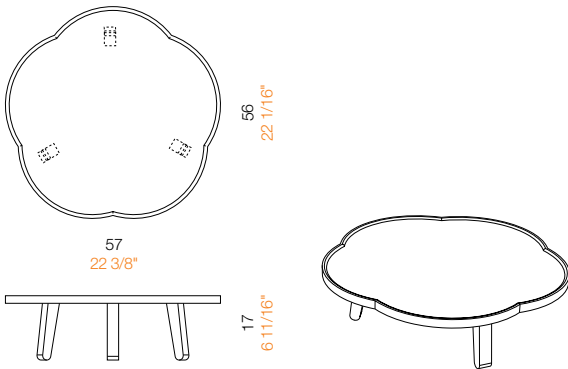

**Soya** Claesson Koivisto Rune 2011  
Tray table in white Carrara marble, matt polished finish

white Carrara  
marble

black Marquina  
marble

For reference only