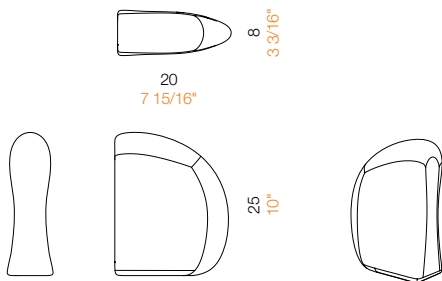

**Neruda** Ross Lovegrove 2011  
Book end in white Carrara marble, matt polished finish

white Carrara  
marble

black Marquina  
marble

For reference only