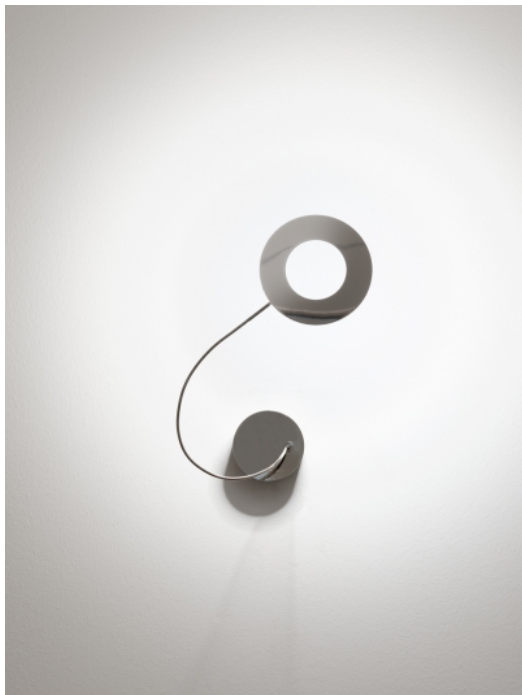

## GIULIETTA Parete

Wall lamp

---

### Materials

nickel-plated metal base, nickel-plated copper stick, mirror polished metal disc.

### LED

60 x TOP LED = 4.8W,  
Warm White (2950 °K): 282 lm.

### Dimensions

Ø base 9x3 cm, H 30 cm ca., Ø disc 13 cm, ledge 19 cm ca..