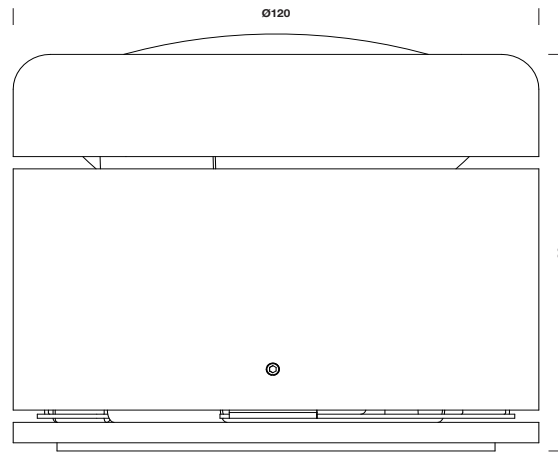

flink ES111 floor

brushed aluminium
chrome
grey painted
white painted
black painted

T20F1HAB
T20F1HAP
T20F1HGL
T20F1HWL
T20F1HZL

karveelstraat 2
8380 zeebrugge, belgium

T +32 (0)50 54 35 49
F +32 (0)50 54 35 40

E info@tossb.com
W www.tossb.com

tossB reserves the right to alter materials, dimensions and characteristics without prior notice. This documentation replaces all previous documentation. Read the installation-instructions carefully.
Our general terms and conditions shall apply notwithstanding any stipulation to the contrary to all the orders and agreements with tossB. You can obtain a copy of these conditions on demand.

Product documentation © tossB 2012. All rights reserved.