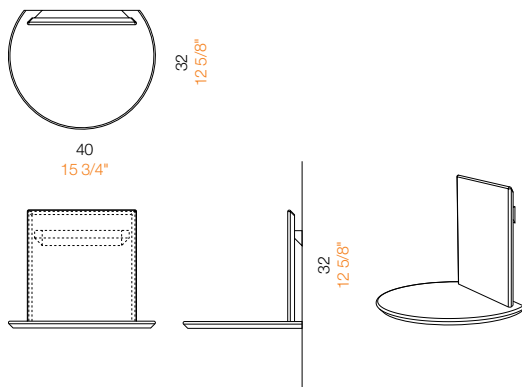

Bebek Konstantin Grcic 2011
Shelf in white Carrara marble, matt polished finish

white Carrara
marble

For reference only